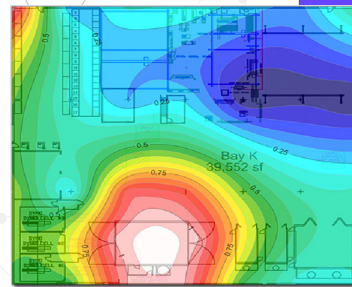

HEXChecks™

Dust Migration Mapping

Use for **DETECTING** dust migration pathways

- Easy To Use
- Rapid Visualization
- Simple Characterization
- Pinpoint Hazards

This dust migration map shows the extent of a known primary dust source (lower center) and identified an unknown secondary source in a welding cell (upper left).

HEXChecks™

Continuous Monitoring

Use for **MONITORING** the concentration of airborne toxins

- Easy To Use
- Rapid Quantifiable Results
- NIOSH Tested
- Multiple Configurations